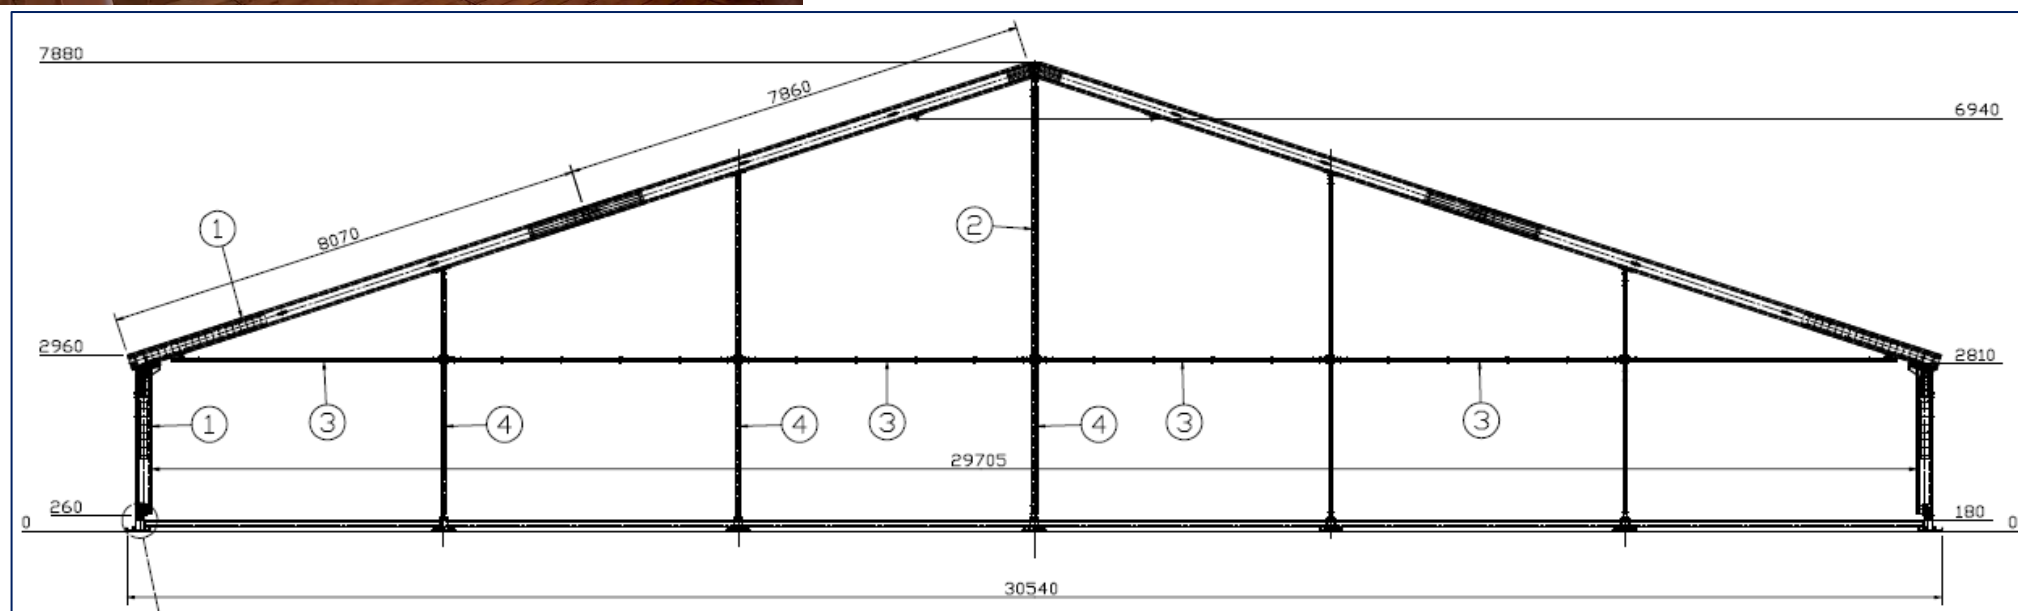

Structures ALU bi-pentes

5 – 8 – 10 – 12 – 15 – 20 – 25 – 30 m

Alu 25m

Structures ALU bi-pentes

5 – 8 – 10 – 12 – 15 – 20 – 25 – 30 m

Alu 30m

Structure double étage 15m

Chapiteau 3m « Walkway »