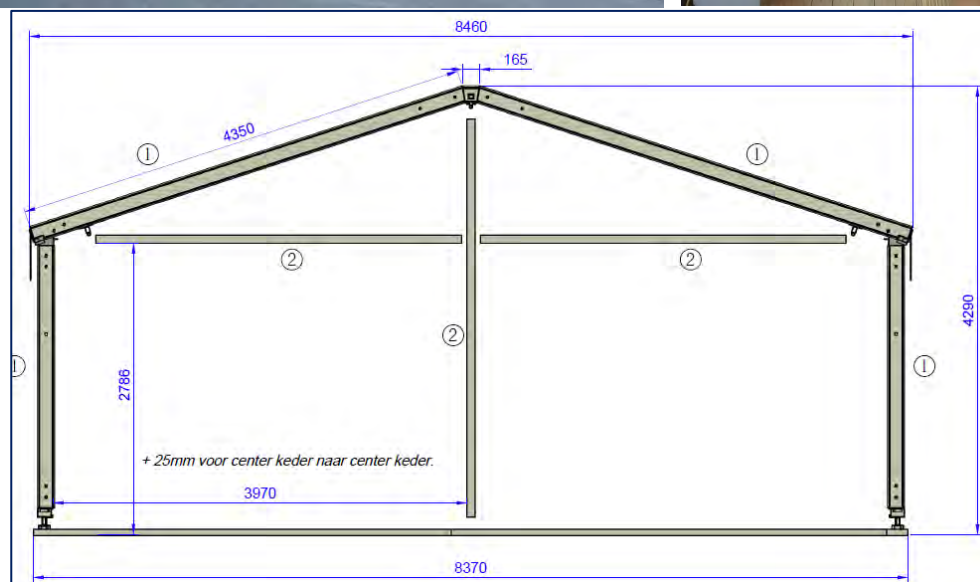

Le structure le plus idéal pour tous ces types d'événements ?

➔ *Le structure ALU bi-Pente.*

Structures ALU bi-pentes

5 – 8 – 10 – 12 – 15 – 20 – 25 – 30 m

Alu 5m

Structures ALU bi-pentes

5 – 8 – 10 – 12 – 15 – 20 – 25 – 30 m

Alu 8m

Structures ALU bi-pentes

5 – 8 – 10 – 12 – 15 – 20 – 25 – 30 m

Alu 10m

Structures ALU bi-pentes

5 – 8 – 10 – 12 – 15 – 20 – 25 – 30 m

Alu 12m

Structures ALU bi-pentes

Structures ALU bi-pentes

5 – 8 – 10 – 12 – 15 – 20 – 25 – 30 m

Alu 25m

Structures ALU bi-pentes

5 – 8 – 10 – 12 – 15 – 20 – 25 – 30 m

Alu 30m

Structure double étage 15m

Chapiteau 3m « Walkway »