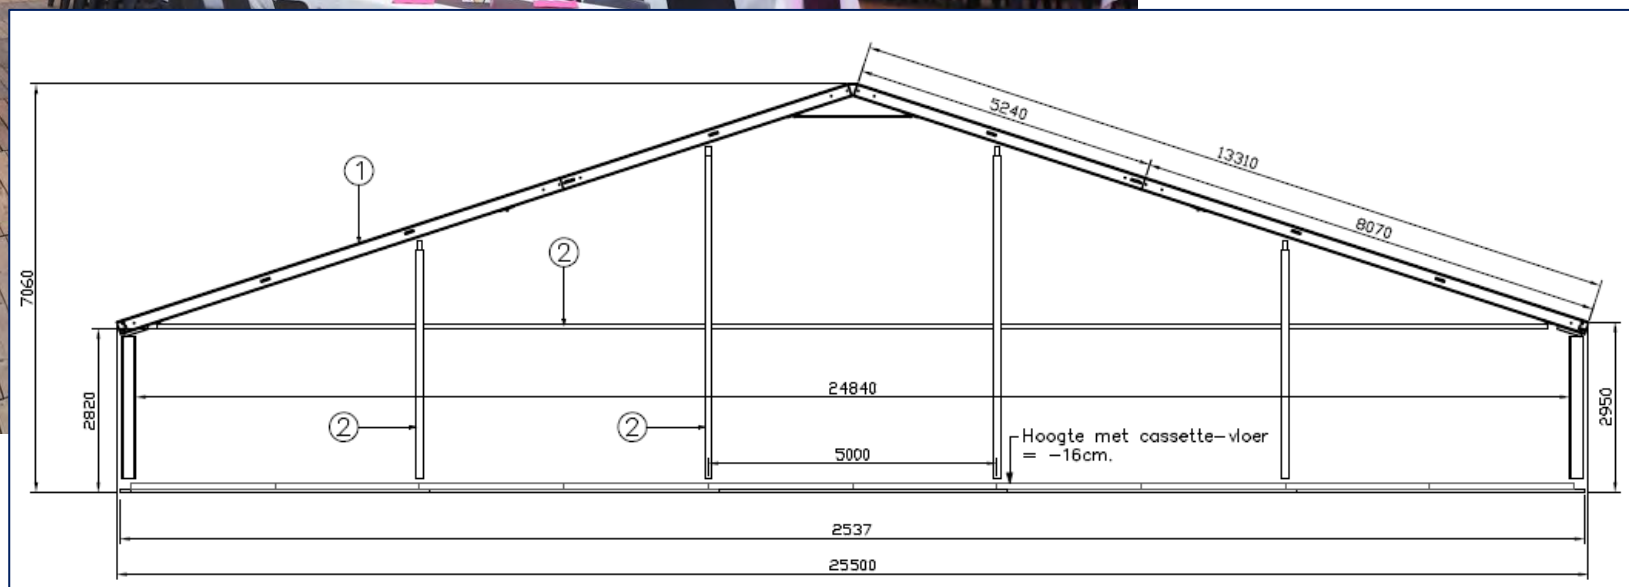

5 – 8 – 10 – 12 – 15 – 20 – 25 – 30 m

Alu 15m

Structures ALU bi-pentes

5 – 8 – 10 – 12 – 15 – 20 – 25 – 30 m

Alu 15m « arcade »

Structures ALU bi-pentes

5 – 8 – 10 – 12 – 15 – 20 – 25 – 30 m

Alu 20m

Structures ALU bi-pentes

5 – 8 – 10 – 12 – 15 – 20 – 25 – 30 m

Alu 25m

Structures ALU bi-pentes

5 – 8 – 10 – 12 – 15 – 20 – 25 – 30 m

Alu 30m

Structure double étage 15m

Chapiteau 3m « Walkway »