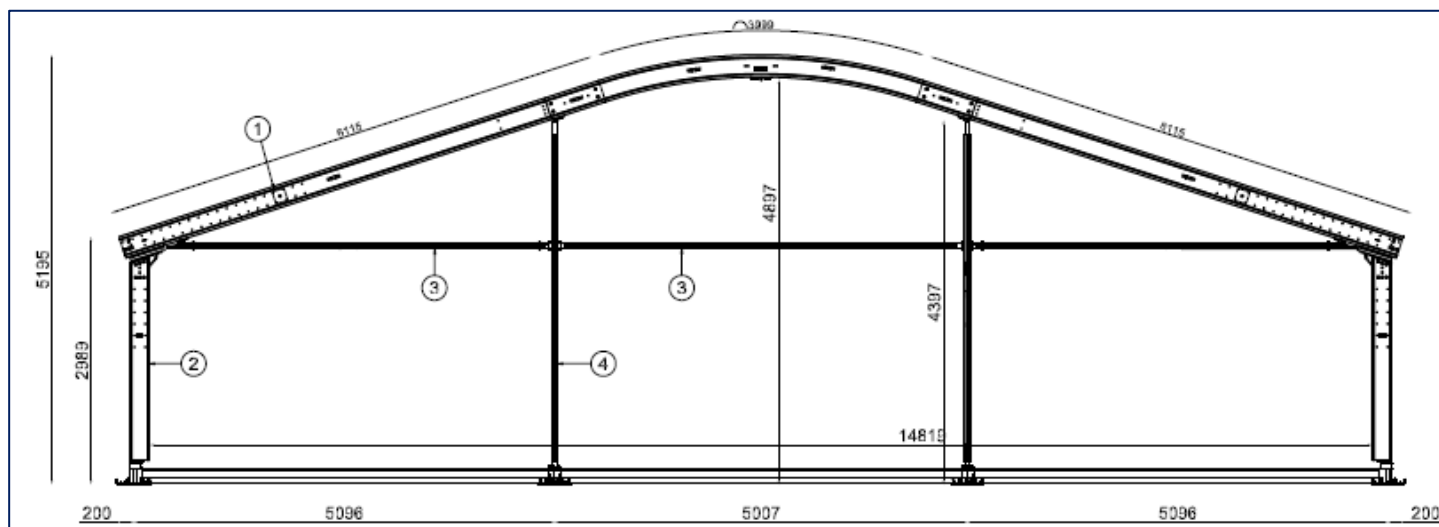

Alu 8m

Structures ALU bi-pentes

5 – 8 – 10 – 12 – 15 – 20 – 25 – 30 m

Alu 10m

Structures ALU bi-pentes

5 – 8 – 10 – 12 – 15 – 20 – 25 – 30 m

Alu 12m

Structures ALU bi-pentes

5 – 8 – 10 – 12 – 15 – 20 – 25 – 30 m

Alu 15m

Structures ALU bi-pentes

5 – 8 – 10 – 12 – 15 – 20 – 25 – 30 m

Alu 15m « arcade »

Structures ALU bi-pentes

5 – 8 – 10 – 12 – 15 – 20 – 25 – 30 m

Alu 20m

Structures ALU bi-pentes

5 – 8 – 10 – 12 – 15 – 20 – 25 – 30 m

Alu 25m

Structures ALU bi-pentes

5 – 8 – 10 – 12 – 15 – 20 – 25 – 30 m

Alu 30m

Structure double étage 15m

Chapiteau 3m « Walkway »