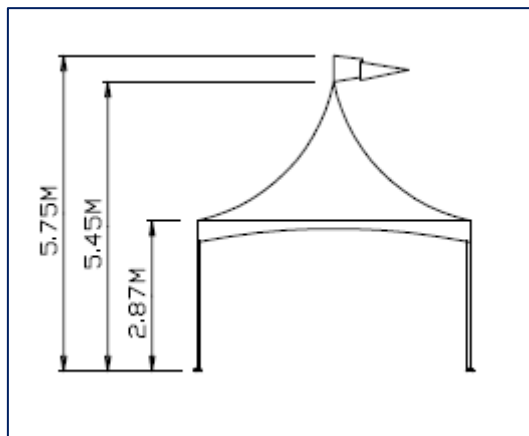

Pagode 5m x 5m