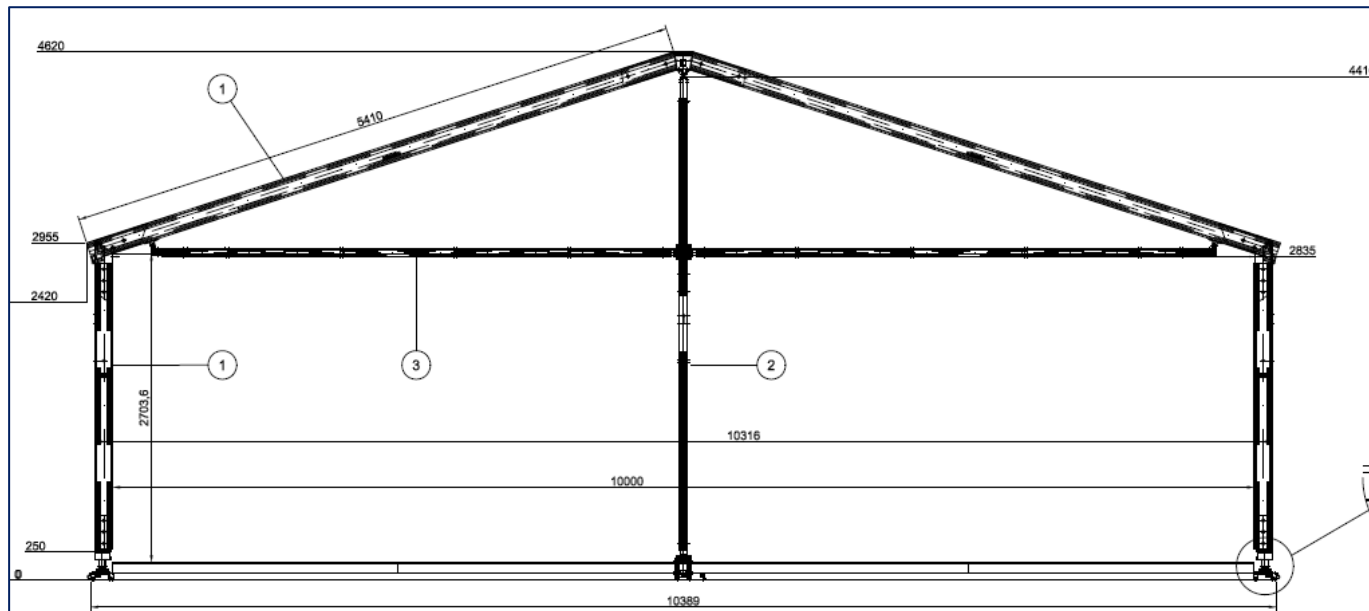

Le structure le plus idéal pour tous ces types d'événements ?

➔ *Le structure ALU bi-Pente.*

Structures ALU bi-pentes

5 – 8 – 10 – 12 – 15 – 20 – 25 – 30 m

Alu 5m

Structures ALU bi-pentes

5 – 8 – 10 – 12 – 15 – 20 – 25 – 30 m

Alu 8m

Structures ALU bi-pentes

5 – 8 – 10 – 12 – 15 – 20 – 25 – 30 m

Alu 10m

Structures ALU bi-pentes

5 – 8 – 10 – 12 – 15 – 20 – 25 – 30 m

Alu 12m

Structures ALU bi-pentes

5 – 8 – 10 – 12 – 15 – 20 – 25 – 30 m

Alu 15m

Structures ALU bi-pentes

5 – 8 – 10 – 12 – 15 – 20 – 25 – 30 m

Alu 15m « arcade »

Structures ALU bi-pentes

5 – 8 – 10 – 12 – 15 – 20 – 25 – 30 m

Alu 20m