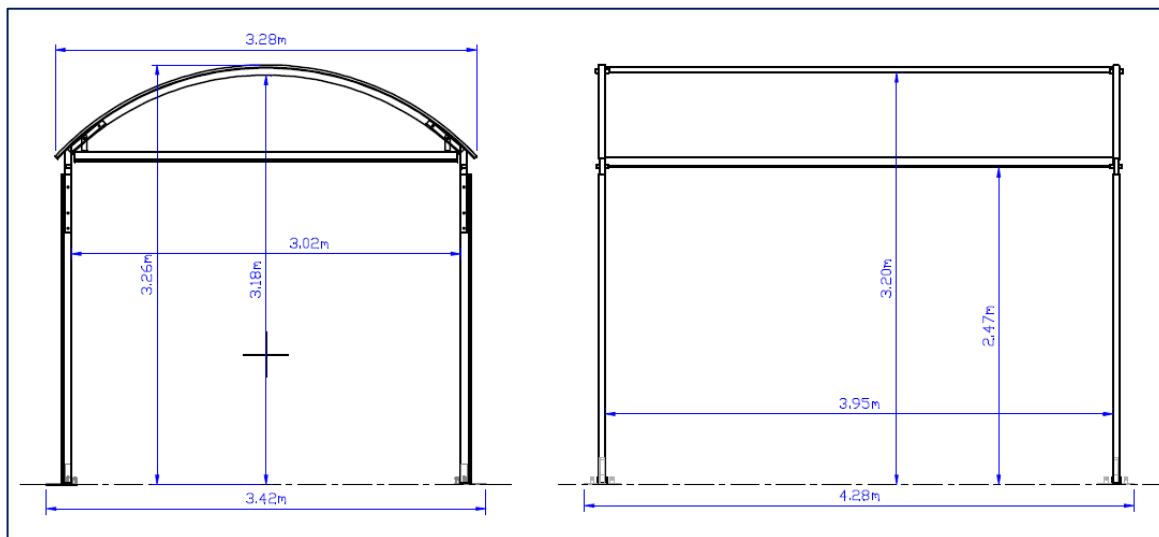

5 – 8 – 10 – 12 – 15 – 20 – 25 – 30 m

Alu 15m

Structures ALU bi-pentes

5 – 8 – 10 – 12 – 15 – 20 – 25 – 30 m

Alu 15m « arcade »

Structures ALU bi-pentes

5 – 8 – 10 – 12 – 15 – 20 – 25 – 30 m

Alu 20m

Structures ALU bi-pentes

5 – 8 – 10 – 12 – 15 – 20 – 25 – 30 m

Alu 25m

Structures ALU bi-pentes

5 – 8 – 10 – 12 – 15 – 20 – 25 – 30 m

Alu 30m

Structure double étage 15m

Chapiteau 3m « Walkway »