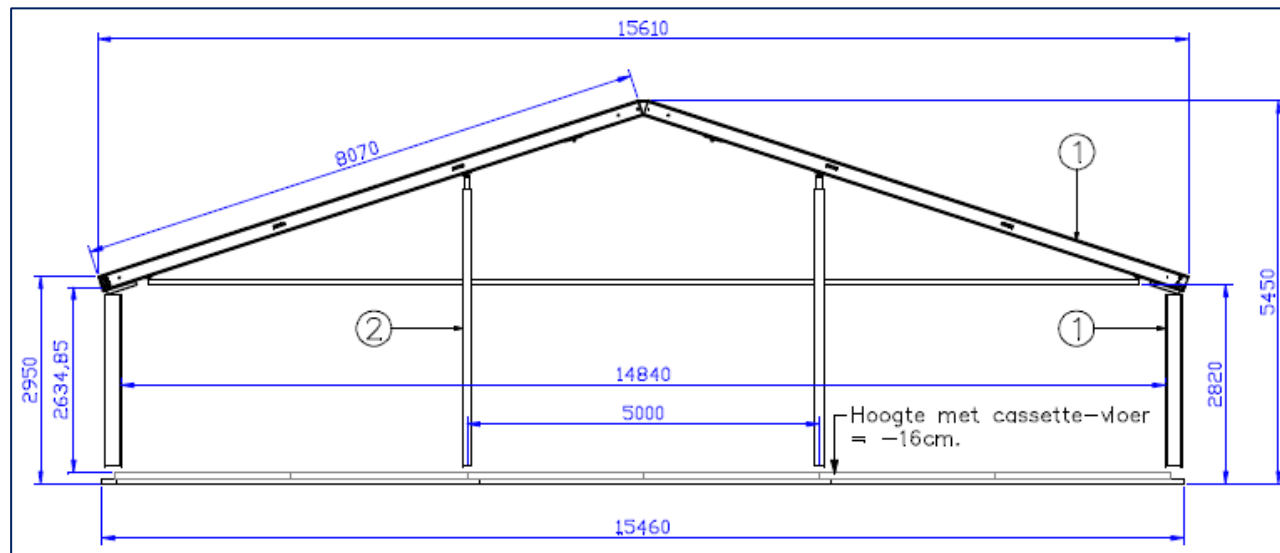

Le structure le plus idéal pour tous ces types d'événements ?

➔ *Le structure ALU bi-Pente.*

Structures ALU bi-pentes

5 – 8 – 10 – 12 – 15 – 20 – 25 – 30 m

Alu 5m

Structures ALU bi-pentes

5 – 8 – 10 – 12 – 15 – 20 – 25 – 30 m

Alu 8m

Structures ALU bi-pentes

5 – 8 – 10 – 12 – 15 – 20 – 25 – 30 m

Alu 10m

Structures ALU bi-pentes

5 – 8 – 10 – 12 – 15 – 20 – 25 – 30 m

Alu 12m

Structures ALU bi-pentes

5 – 8 – 10 – 12 – 15 – 20 – 25 – 30 m

Alu 15m

Structures ALU bi-pentes

5 – 8 – 10 – 12 – 15 – 20 – 25 – 30 m

Alu 15m « arcade »

Structures ALU bi-pentes

5 – 8 – 10 – 12 – 15 – 20 – 25 – 30 m

Alu 20m

Structures ALU bi-pentes

5 – 8 – 10 – 12 – 15 – 20 – 25 – 30 m

Alu 25m

Structures ALU bi-pentes

5 – 8 – 10 – 12 – 15 – 20 – 25 – 30 m

Alu 30m

Structure double étage 15m

Chapiteau 3m « Walkway »