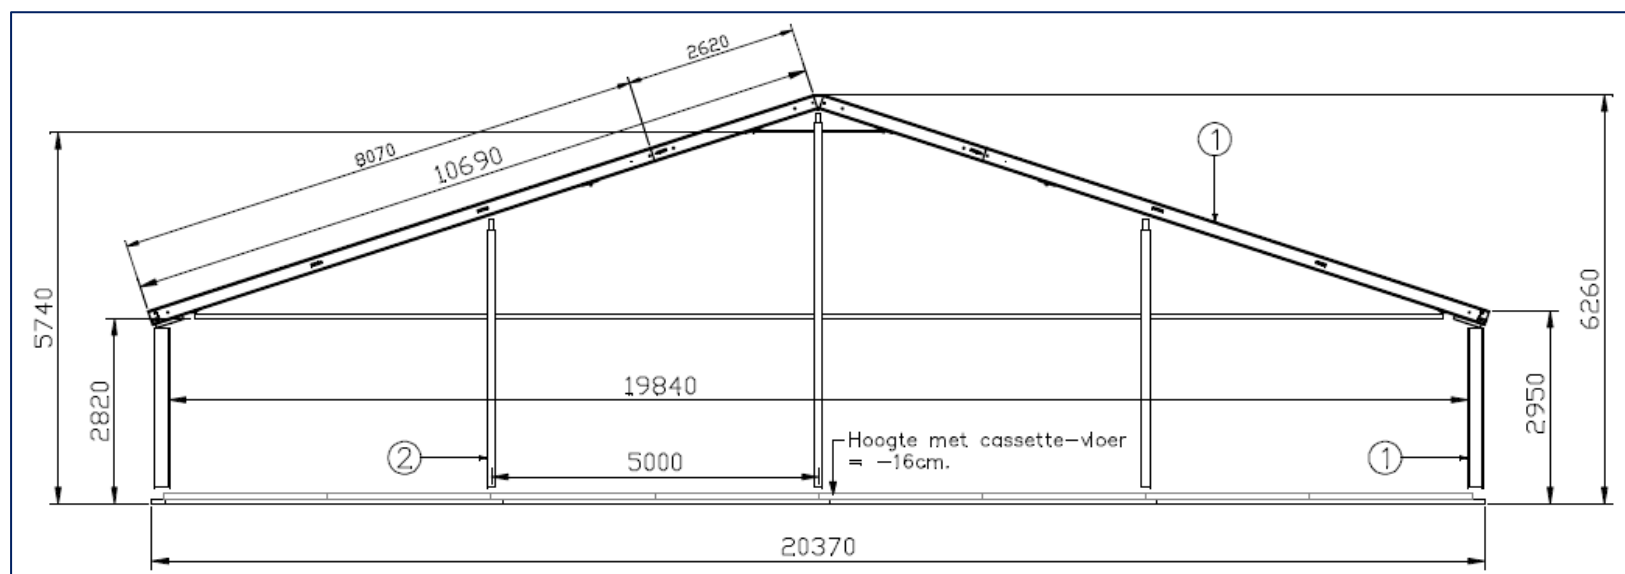

5 – 8 – 10 – 12 – 15 – 20 – 25 – 30 m

Alu 15m

Structures ALU bi-pentes

5 – 8 – 10 – 12 – 15 – 20 – 25 – 30 m

Alu 15m « arcade »

Structures ALU bi-pentes

5 – 8 – 10 – 12 – 15 – 20 – 25 – 30 m

Alu 20m

Structures ALU bi-pentes

5 – 8 – 10 – 12 – 15 – 20 – 25 – 30 m

Alu 25m

Structures ALU bi-pentes

5 – 8 – 10 – 12 – 15 – 20 – 25 – 30 m

Alu 30m

Structure double étage 15m

Chapiteau 3m « Walkway »